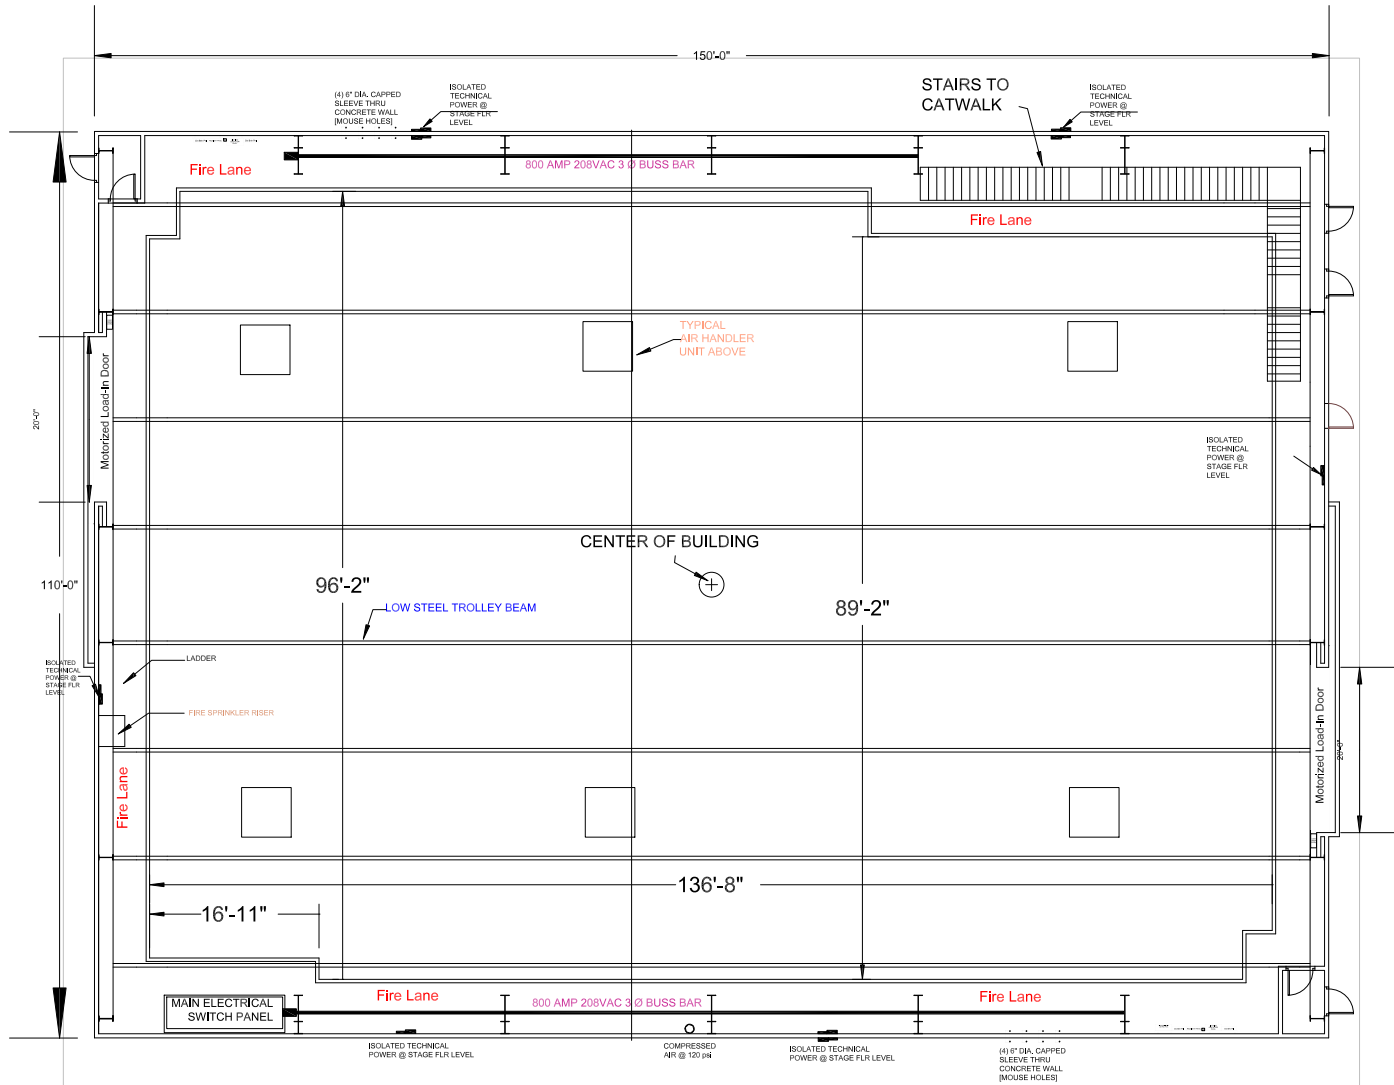

STAGE PLAN

SS 20

Stage Plan View - Sound Stage 20	
SCALE: 1/8"=1'-0"	DRAWN BY: J LIND
DATE: 7-19-2010	REVISED: 10-7-18
UNIVERSAL STUDIOS FLORIDA	PLATE #
STAGE20	1 OF 1